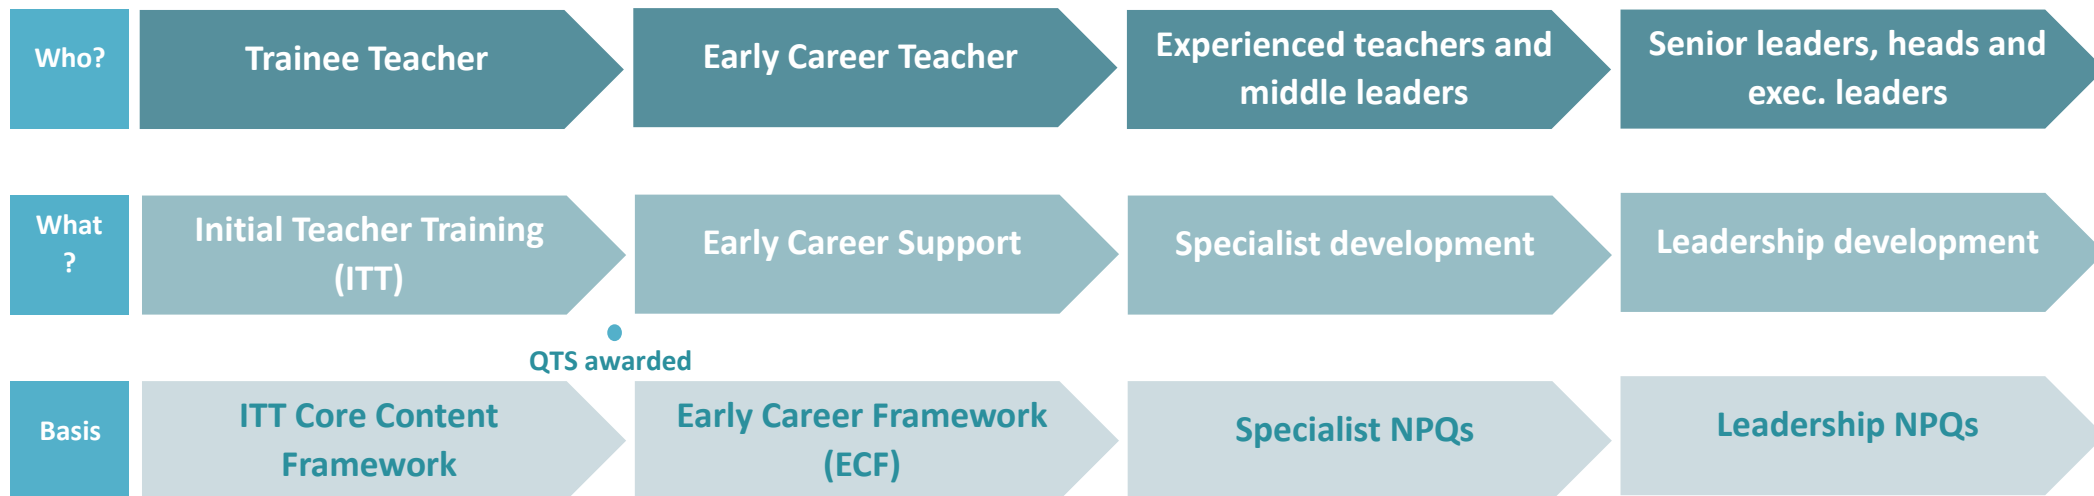

CPD Menu – Teaching Staff

Trainee Teacher	Early Career Teacher	Experienced Teacher	Senior Leader	
<p>What's on offer?</p> <p>GITEP SCITT (University of Bristol Secondary PGCE)</p> <p>Applications start the following academic year.</p>	<p>What's on offer?</p> <p>Full two-year induction programme offered by Odyssey Teaching Hub and CHS</p>	<p>What's on offer?</p> <p>NPQs offered by Odyssey Teaching Hub & CHS:</p> <ul style="list-style-type: none"> - Leading Teacher Development (LPQLTD) - Leading Teaching (LPQLT) - Leading Behaviour and Culture (LPQLBC) <p>All 12 Month Programmes</p> <p>Leaders' Conference</p> <p>Leadership Development Group</p> <p>G15 Teaching and Learning Group</p>	<p>What's on offer?</p> <p>NPQs offered by Odyssey Teaching Hub & CHS:</p> <ul style="list-style-type: none"> - Senior Leadership (NPQSL) - Headship (NPQH) - Executive Leadership (NPQEL) <p>Coaching and Mentoring</p> <p>Attendance at Governors Meetings.</p> <p>Attendance at GASH.</p>	
All Teaching Staff				
Membership to the National College	External CPD Requests	X6 CHS Toolkit Sessions	T&L Faculty Meeting Time	T&L Briefings
T&L Group	Instructional Coaching for Year 2 Teachers	First Aid Training	Safeguarding Training	GDPR Training